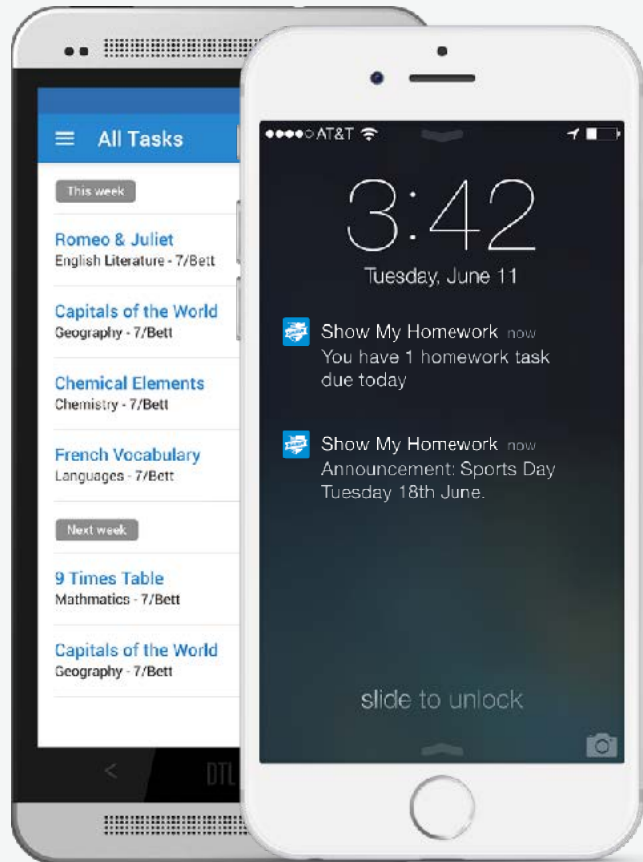

Get Notified

In Settings, you can manage notifications

Notifications

Emails

- ☐ Receive Friday email notifications on homework your child has due next week
- ☒ Receive School wide announcements when they are published

Mobile Apps

- ☒ Push notifications

Update notification settings