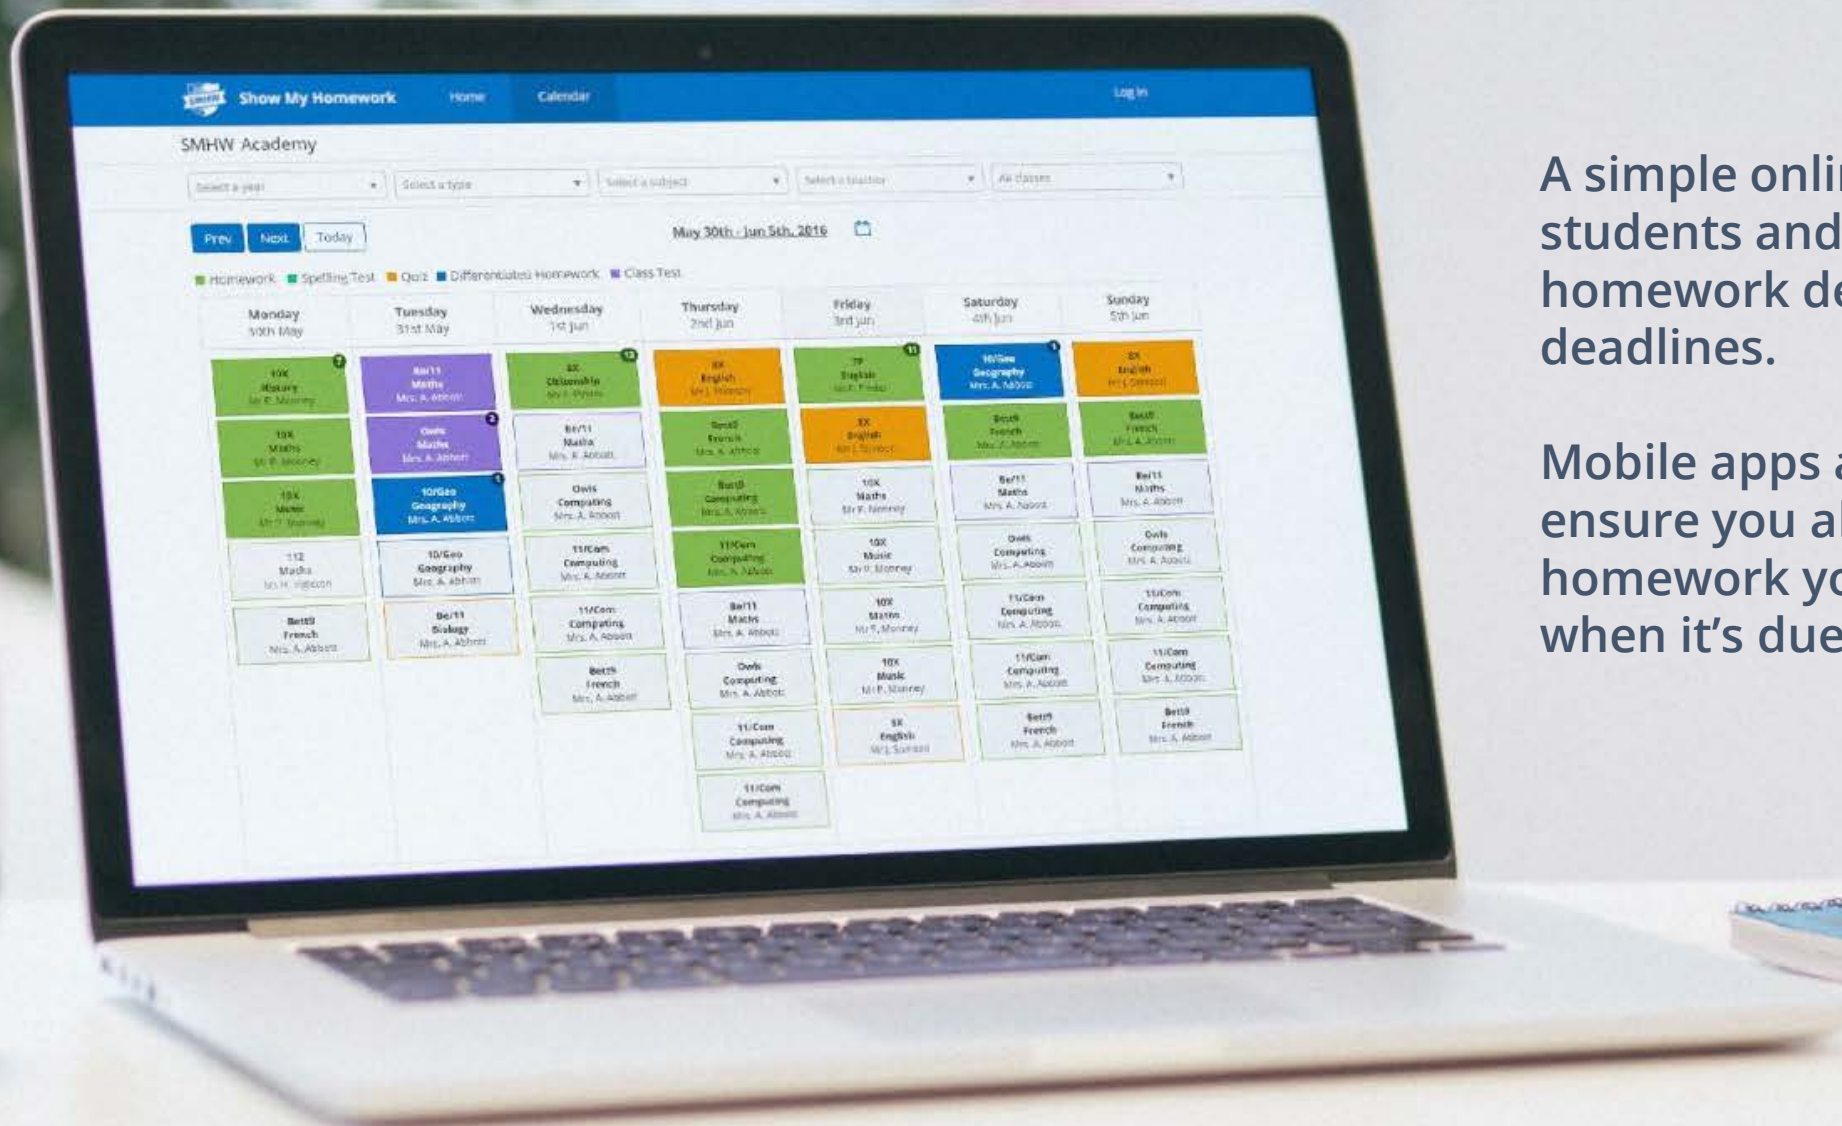

# A Parent's Guide to Show My Homework

**satchel:**  
Together through education

# What is Show My Homework

A simple online solution for students and parents to view homework details and upcoming deadlines.

Mobile apps and notifications ensure you always know what homework your child has and when it's due.

# How Show My Homework can Help You

A man and a woman are walking away from the camera on a paved path. The man is on the left, wearing a light-colored shirt and dark trousers, carrying a brown messenger bag. The woman is on the right, wearing a light-colored top and a dark skirt, carrying a black backpack. They are walking towards a set of stairs with a metal railing. In the background, there are green trees, a bridge, and a building. The sky is blue with some clouds.

Get notifications straight to your phone

See when homework has been submitted and the grades awarded for it.

Visibility - See exactly how much homework has been set and when it's due