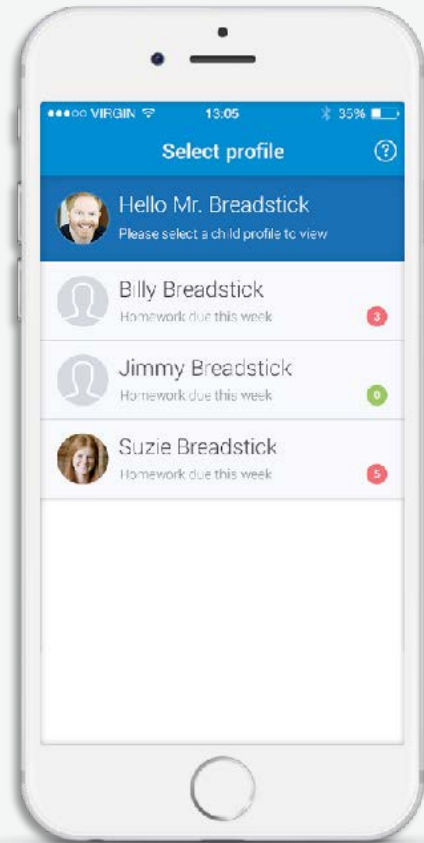

More Than One Child?

More than one child at the school? Don't worry they'll appear on the same page.