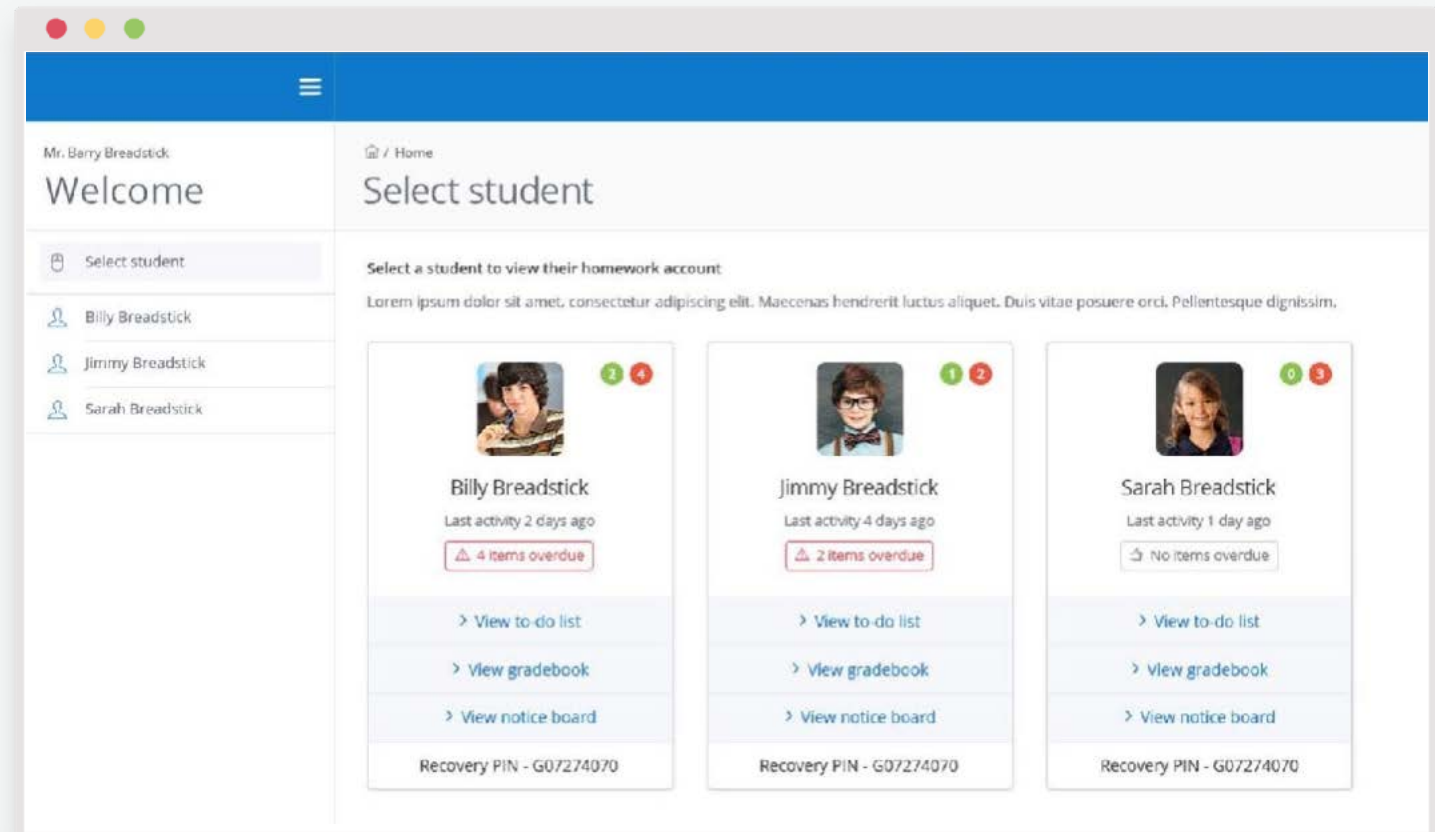

More Than One Child?

More than one child at the school? Don't worry they'll appear on the same page.